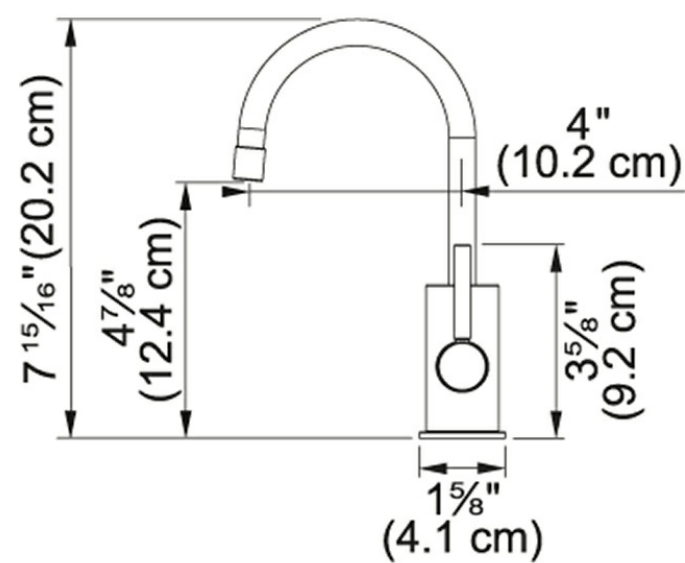

## LB16200 Polished Chrome

A truly successful design that is not only visually impressive but also sets new standards in terms of usability. The pull-down spray fits perfectly in your hand and the switch between full and needle spray can be operated intuitively – a perfect combination of design, ergonomics, and functionality.

Product Picture

Technical Drawing

Product Information

Version	Hot & Filtered Cold Water Dispenser
Flow Rate	0.5 gpm
Spray Type	Stream
Faucet Operation	2 Handle Mixer
Spout Swivel Range	360 °
Where to buy	Showroom
Countertop hole diameter	32